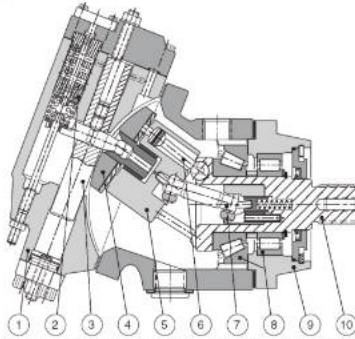

All documents in the Publi system are distributed automatically encrypted. This means that whole Publi system cares for the safety of your documents. It also can be used as a defence against unwanted sharing with unauthorized persons or defence against sharing of paid content.

has a spherical shape, thereby simplifying the structure of the mechanism compared to the piston with the connecting rod. Fluid distribution is provided by the distributor plate 2. In the right part of the figure, the shape of the piston 10 is illustrated. The seal is laminated on the piston.

The transducers with the inclined block can work, after proper equipment with the necessary elements, in both open and closed circuit and are constructed, of course, also as hydraulic motors.

Fig. 4.12. Axial piston hydraulic motor with inclined block regulating (series V12, Parker)