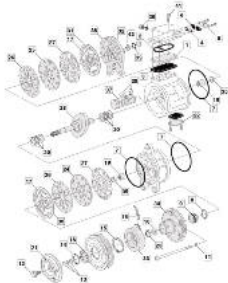

Publi is the perfect system for operating or maintaining manuals distribution. It can be used by producers for their customers or by a company using products for their own employees.